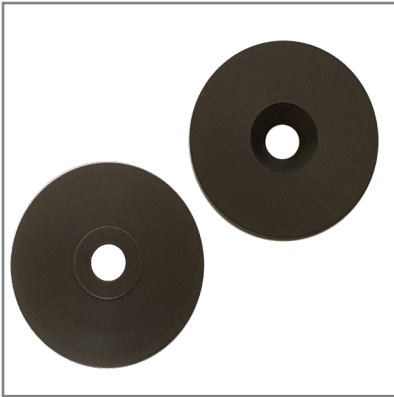

Side discs for guiding rollers

Features:

Characteristics: Spare side plates for MultiBrax MB 650 RV pipe belt grinder attachments

Dimension: \varnothing 4,5 x 0,3 cm

Weight: 17 g (each disc)

Model: Set with 2 discs

Benefits:

- The grinding belt is forcibly guided by fixed side plates on the guiding rollers
- It is almost impossible for the belt to run off

Applications:

- For processing round tubes in connection with the MB 650 RV pipe belt grinder attachments